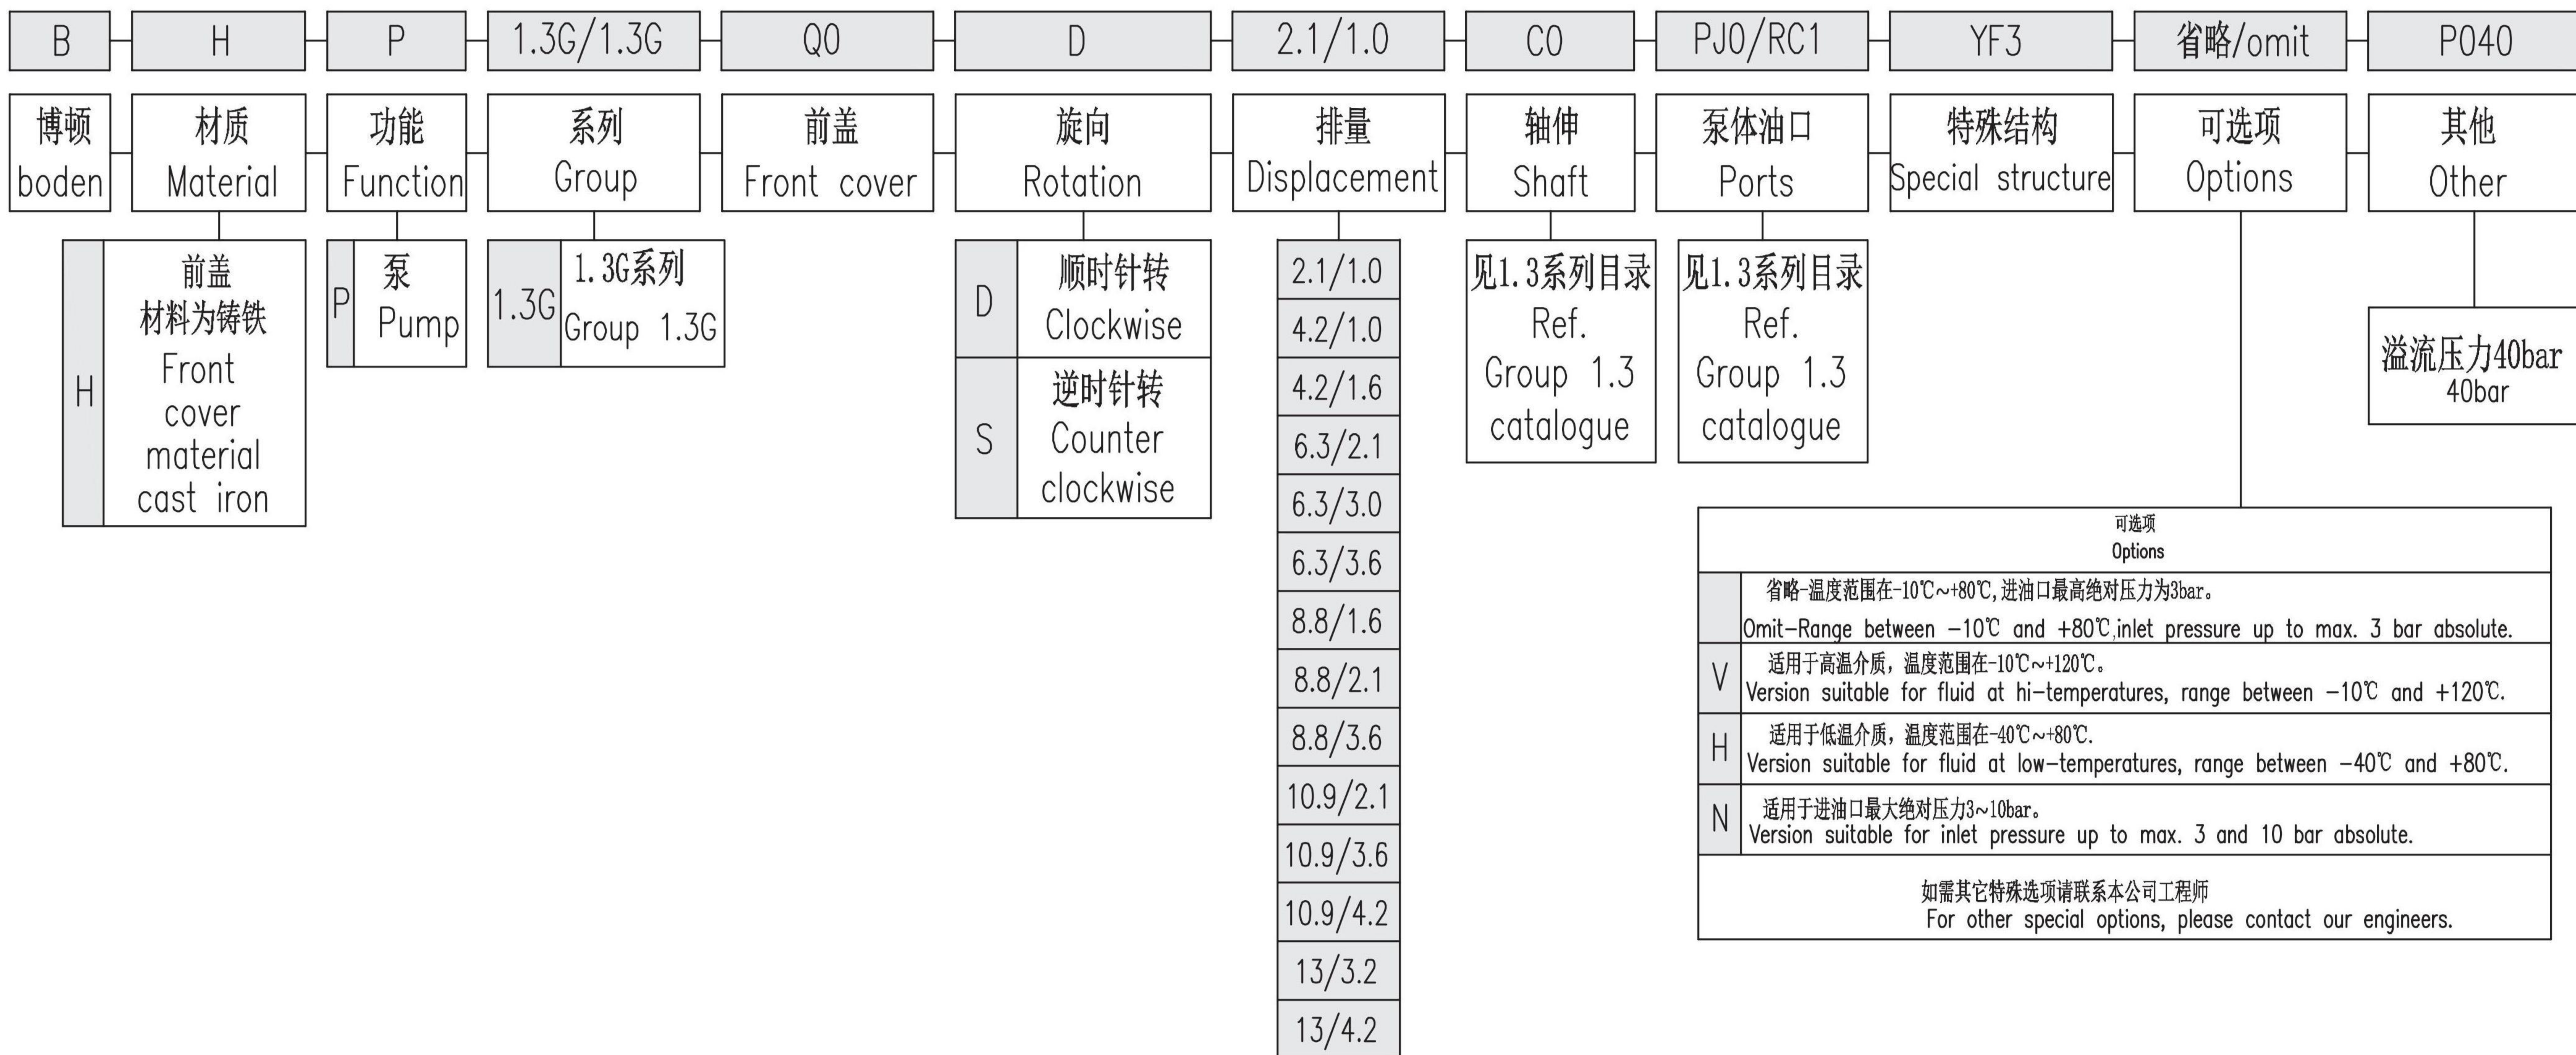

1.3G/1.3G高低压泵选型规则/1.3G/1.3G High-Low Pump Ordering Code Rules

1.3G/1.3G高低压泵标准型产品概览/1.3G/1.3G High-Low Pump Standard Product Overview