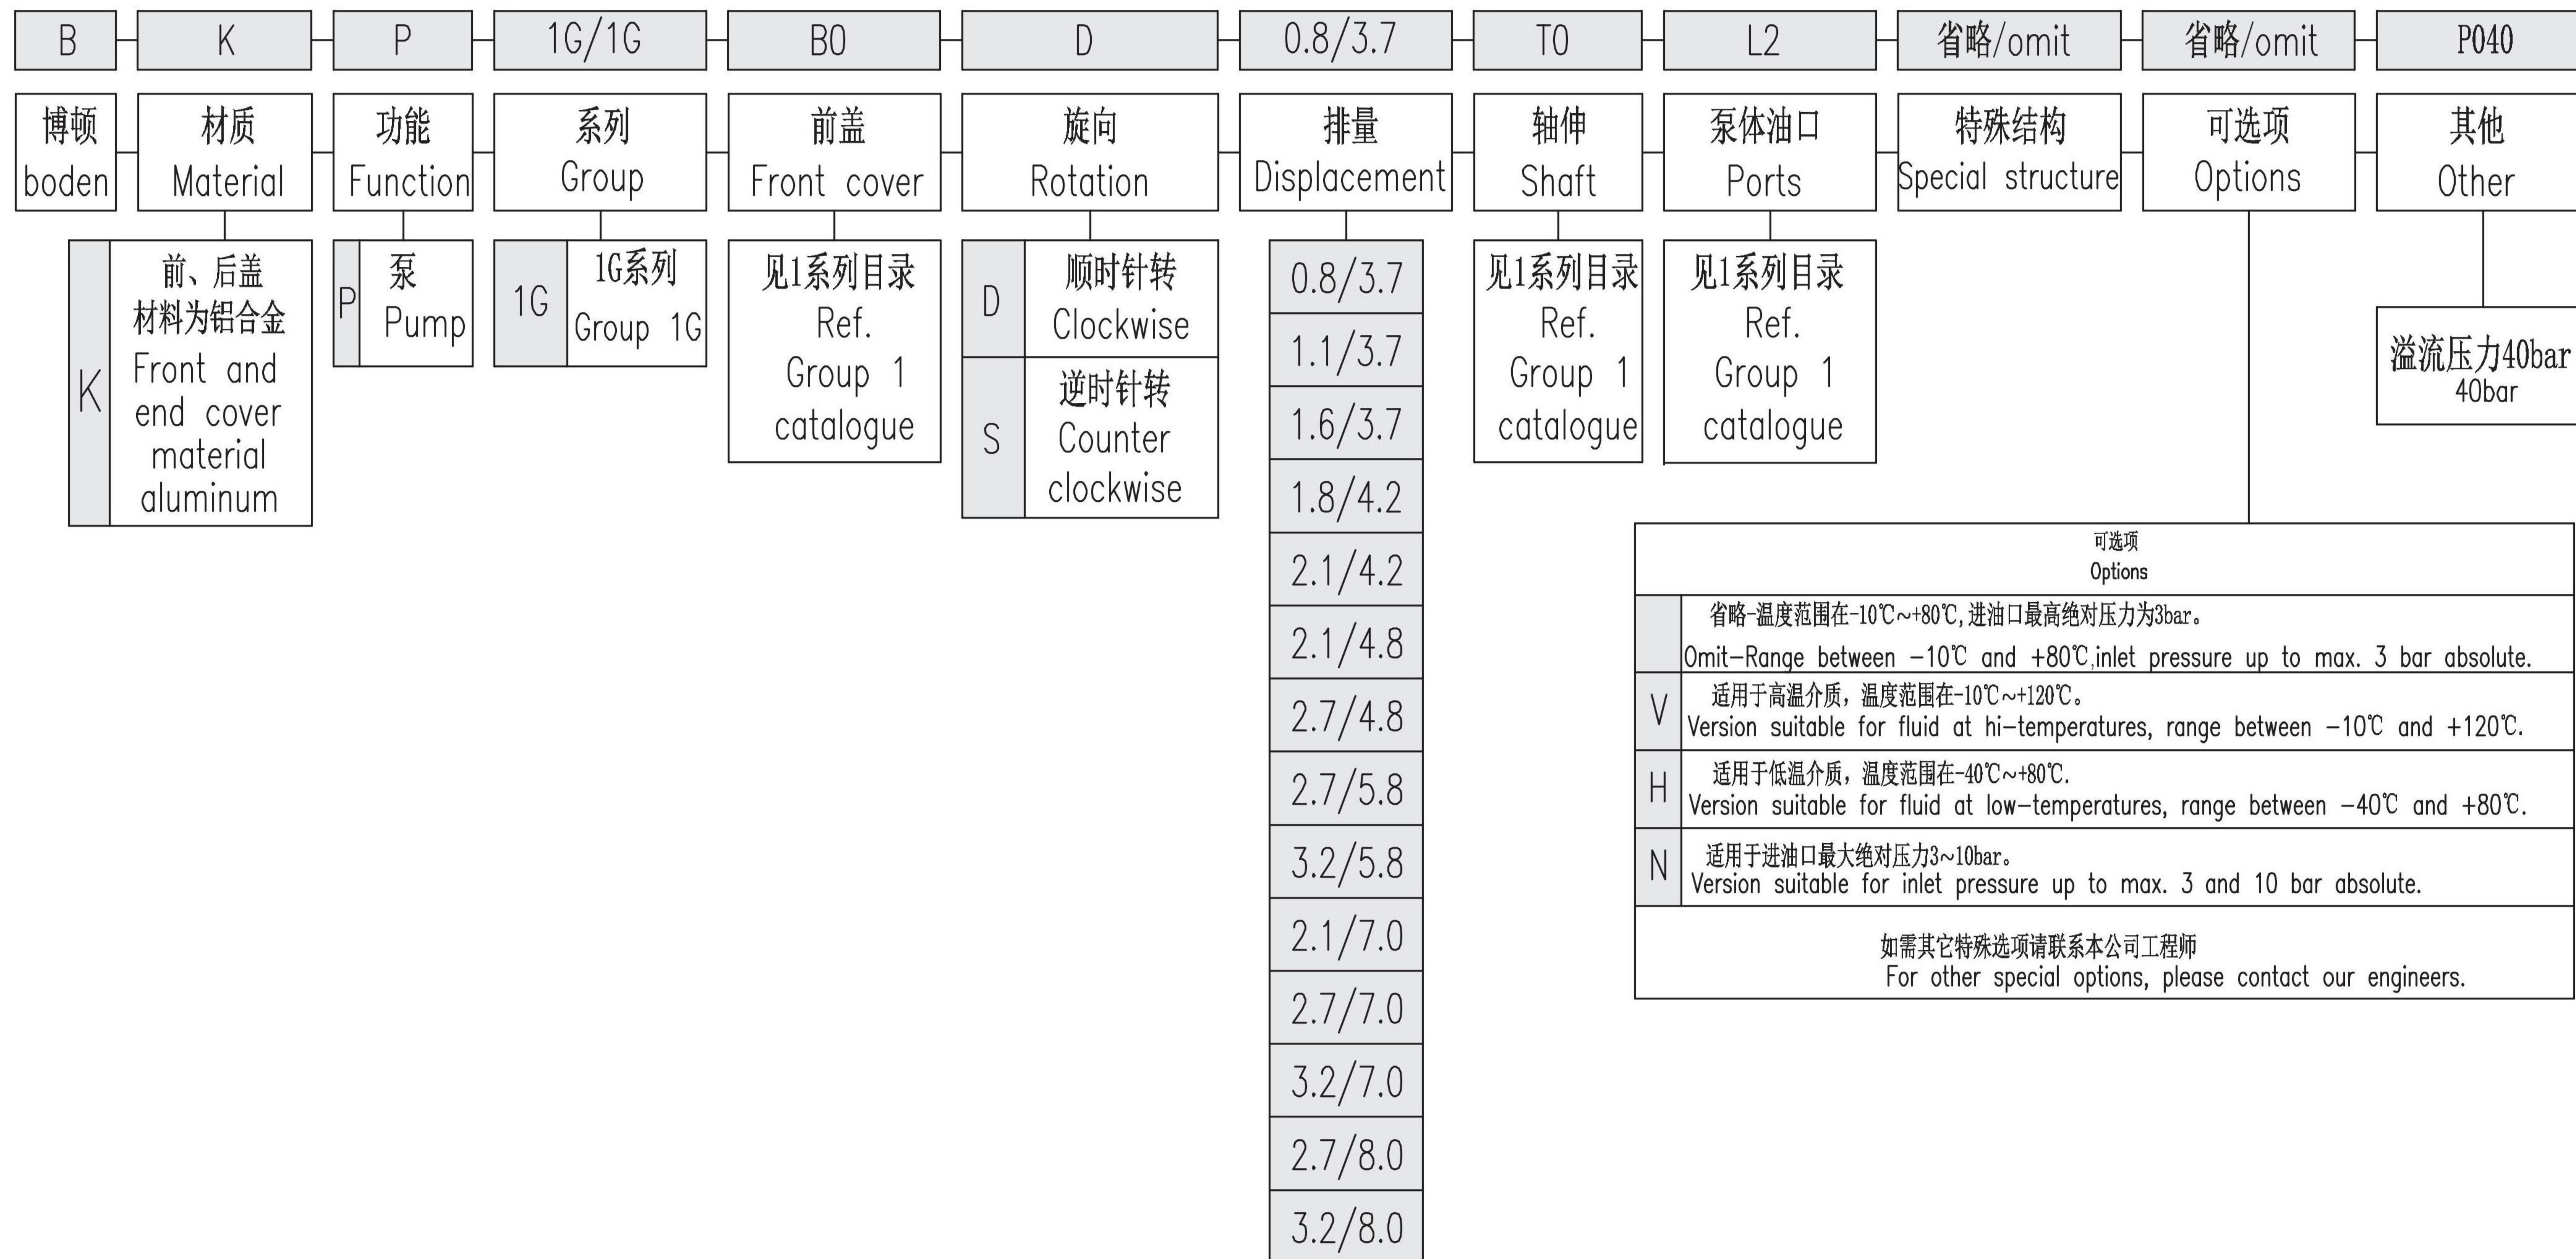

# 1G/1G高低压泵选型规则/1G/1G High-Low Pump Ordering Code Rules

# 1G/1G高低压泵标准型产品概览/1G/1G High-Low Pump Standard Product Overview