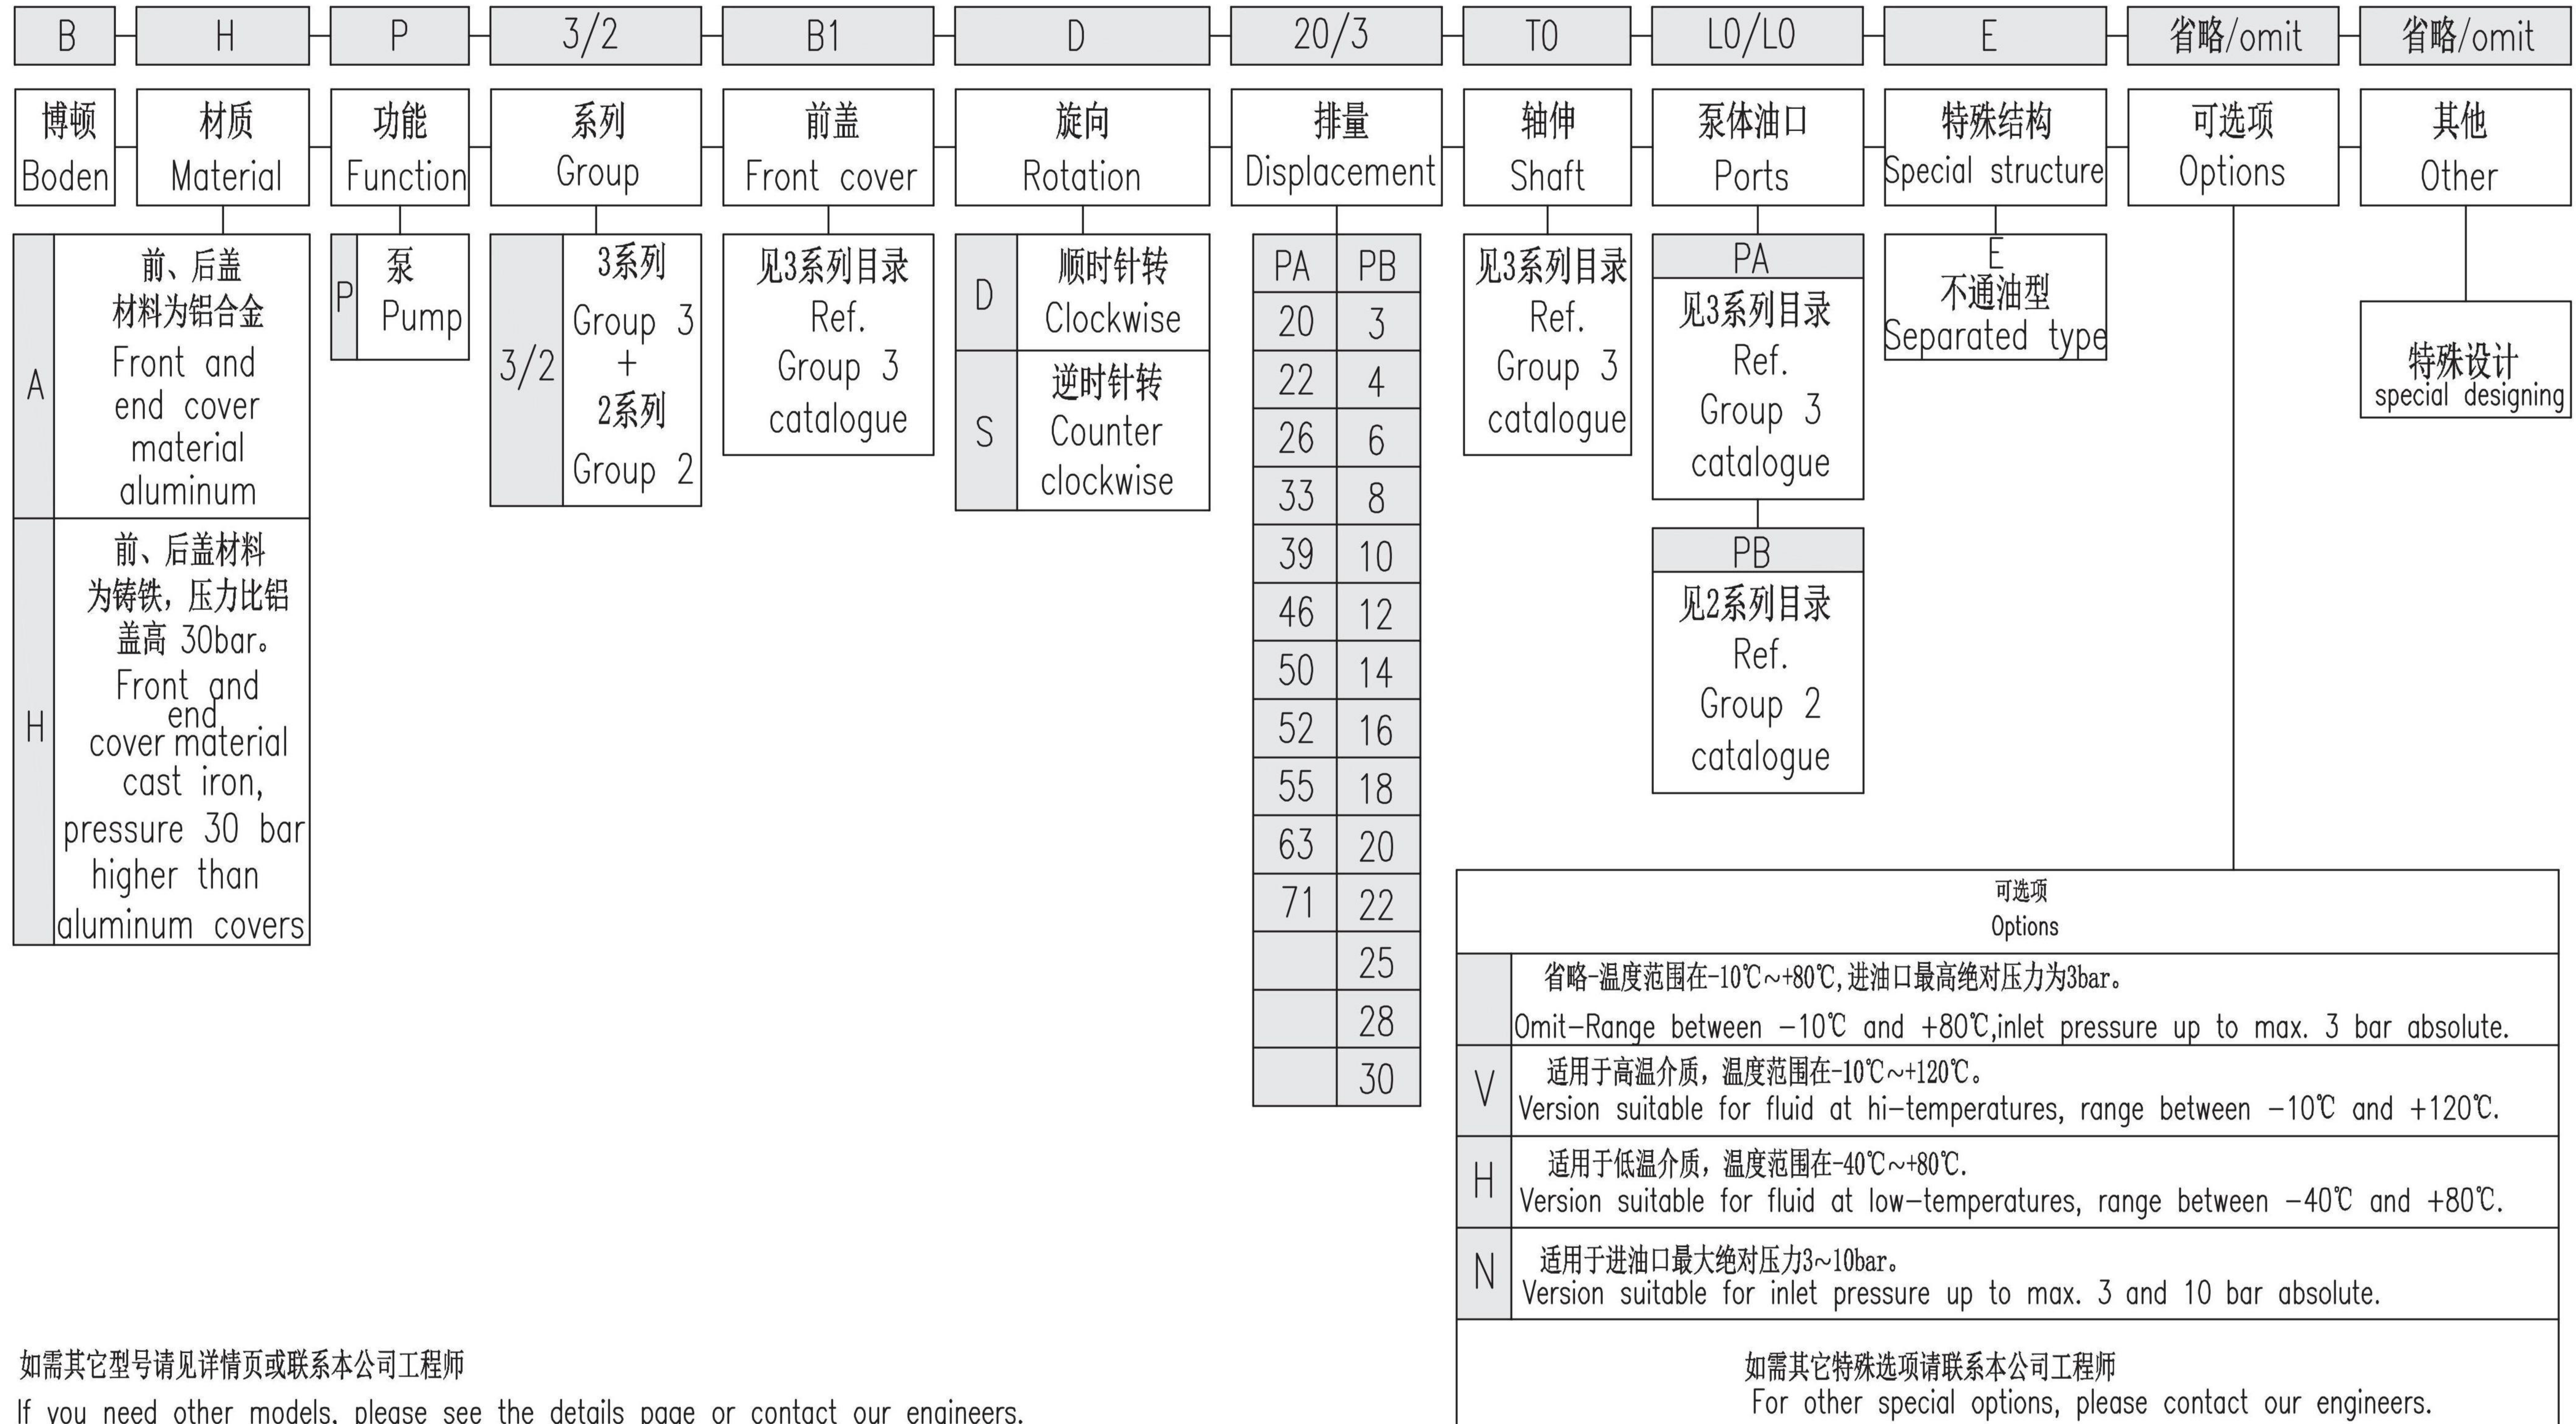

3/2系列选型规则/Group 3/2 Ordering Code Rules

如需其它型号请见详情页或联系本公司工程师
If you need other models, please see the details page or contact our engineers.

如需其它特殊选项请联系本公司工程师
For other special options, please contact our engineers.