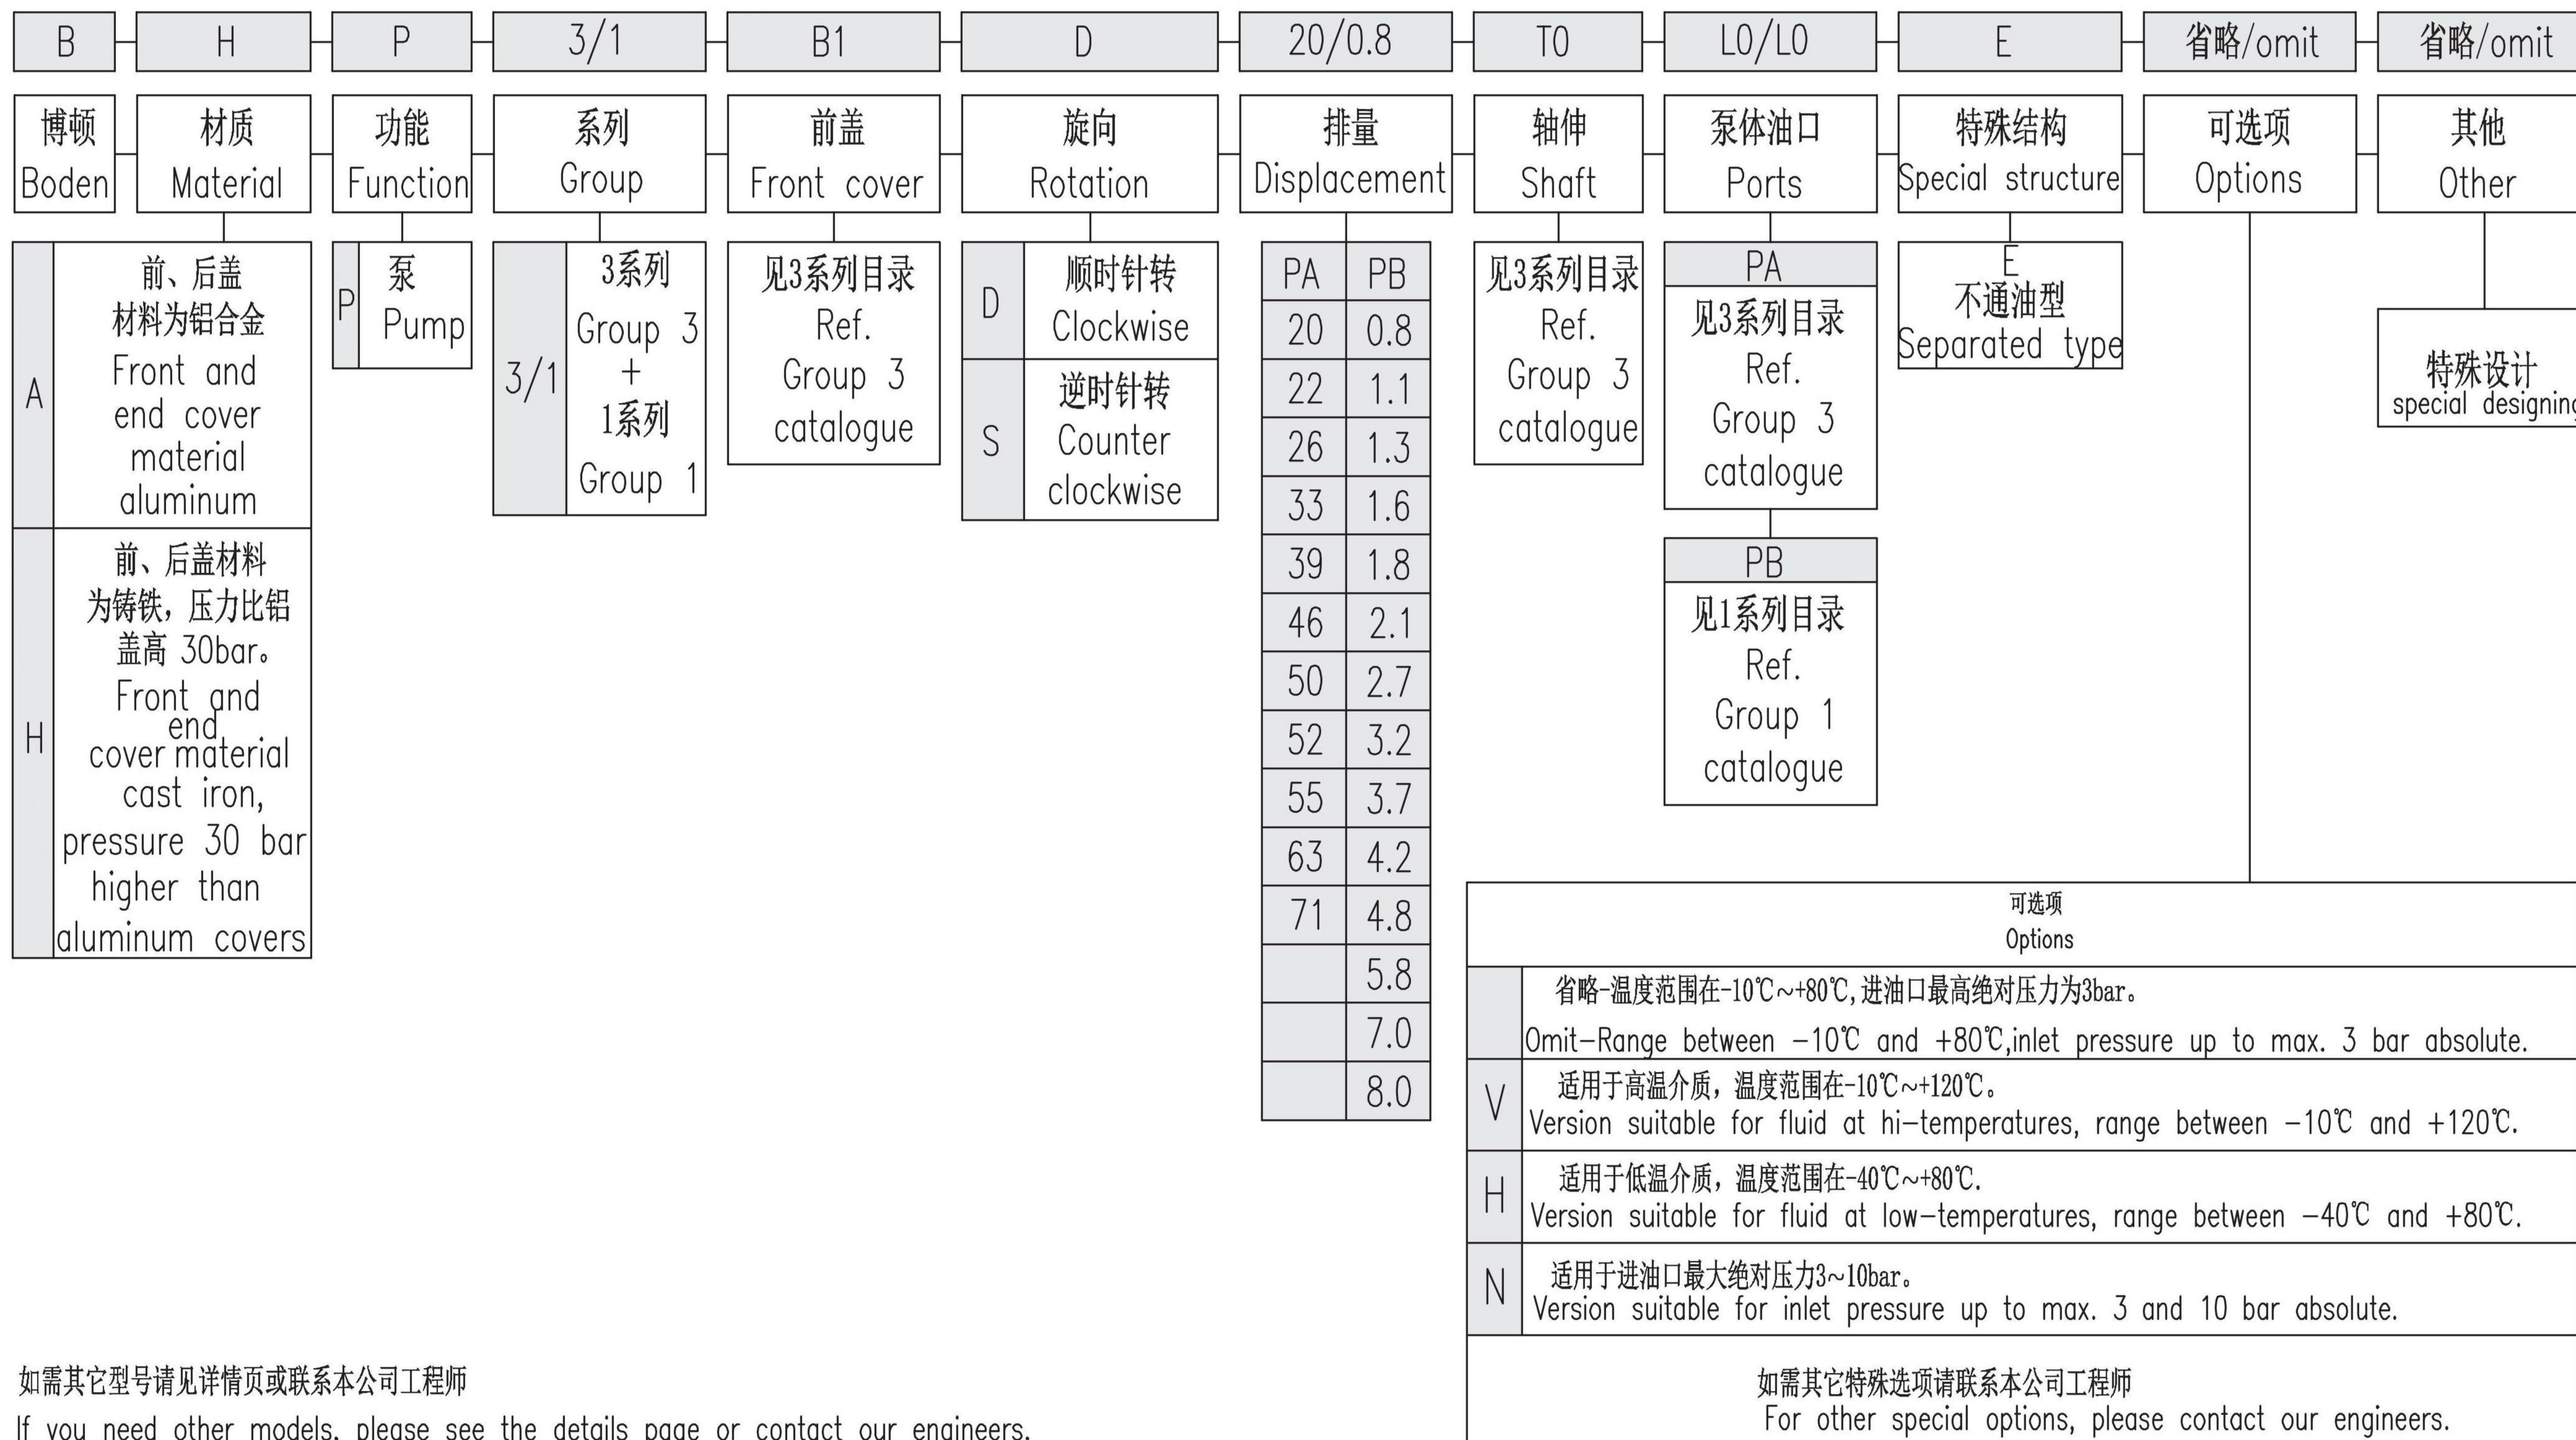

3/1系列选型规则/Group 3/1 Ordering Code Rules

如需其它型号请见详情页或联系本公司工程师

If you need other models, please see the details page or contact our engineers.