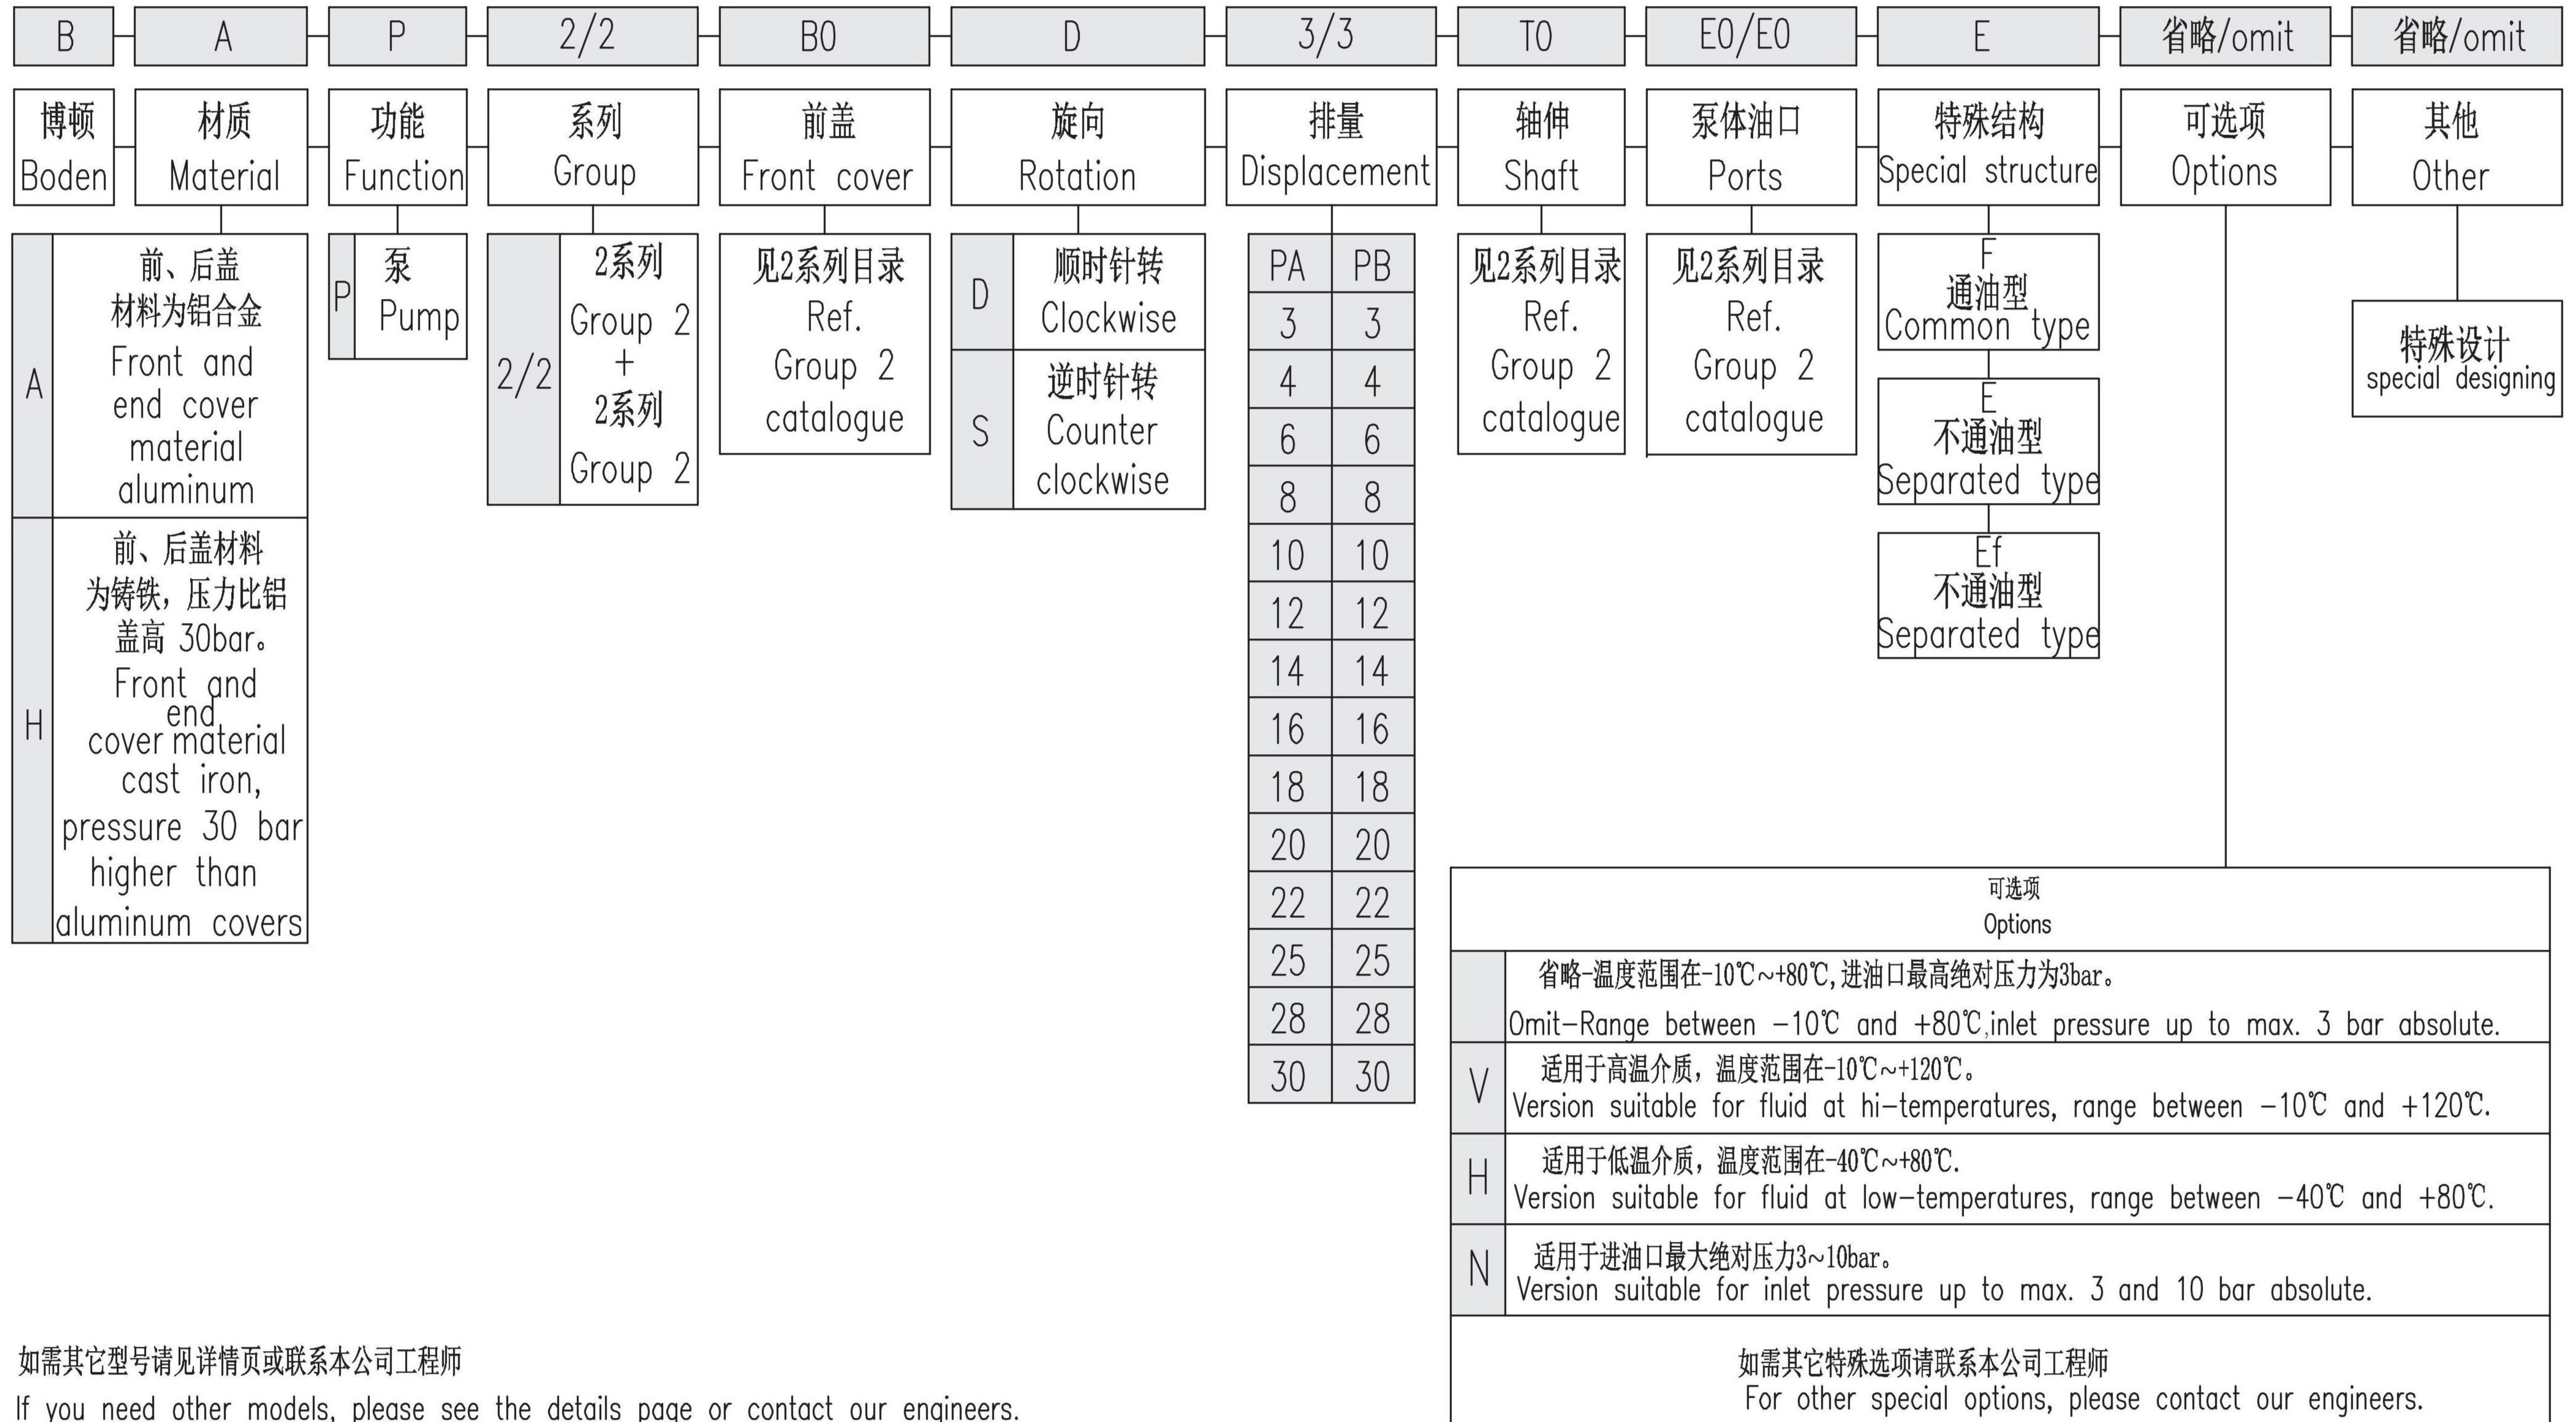

2/2系列选型规则/Group 2/2 Ordering Code Rules

如需其它型号请见详情页或联系本公司工程师

If you need other models, please see the details page or contact our engineers.

如需其它特殊选项请联系本公司工程师

For other special options, please contact our engineers.