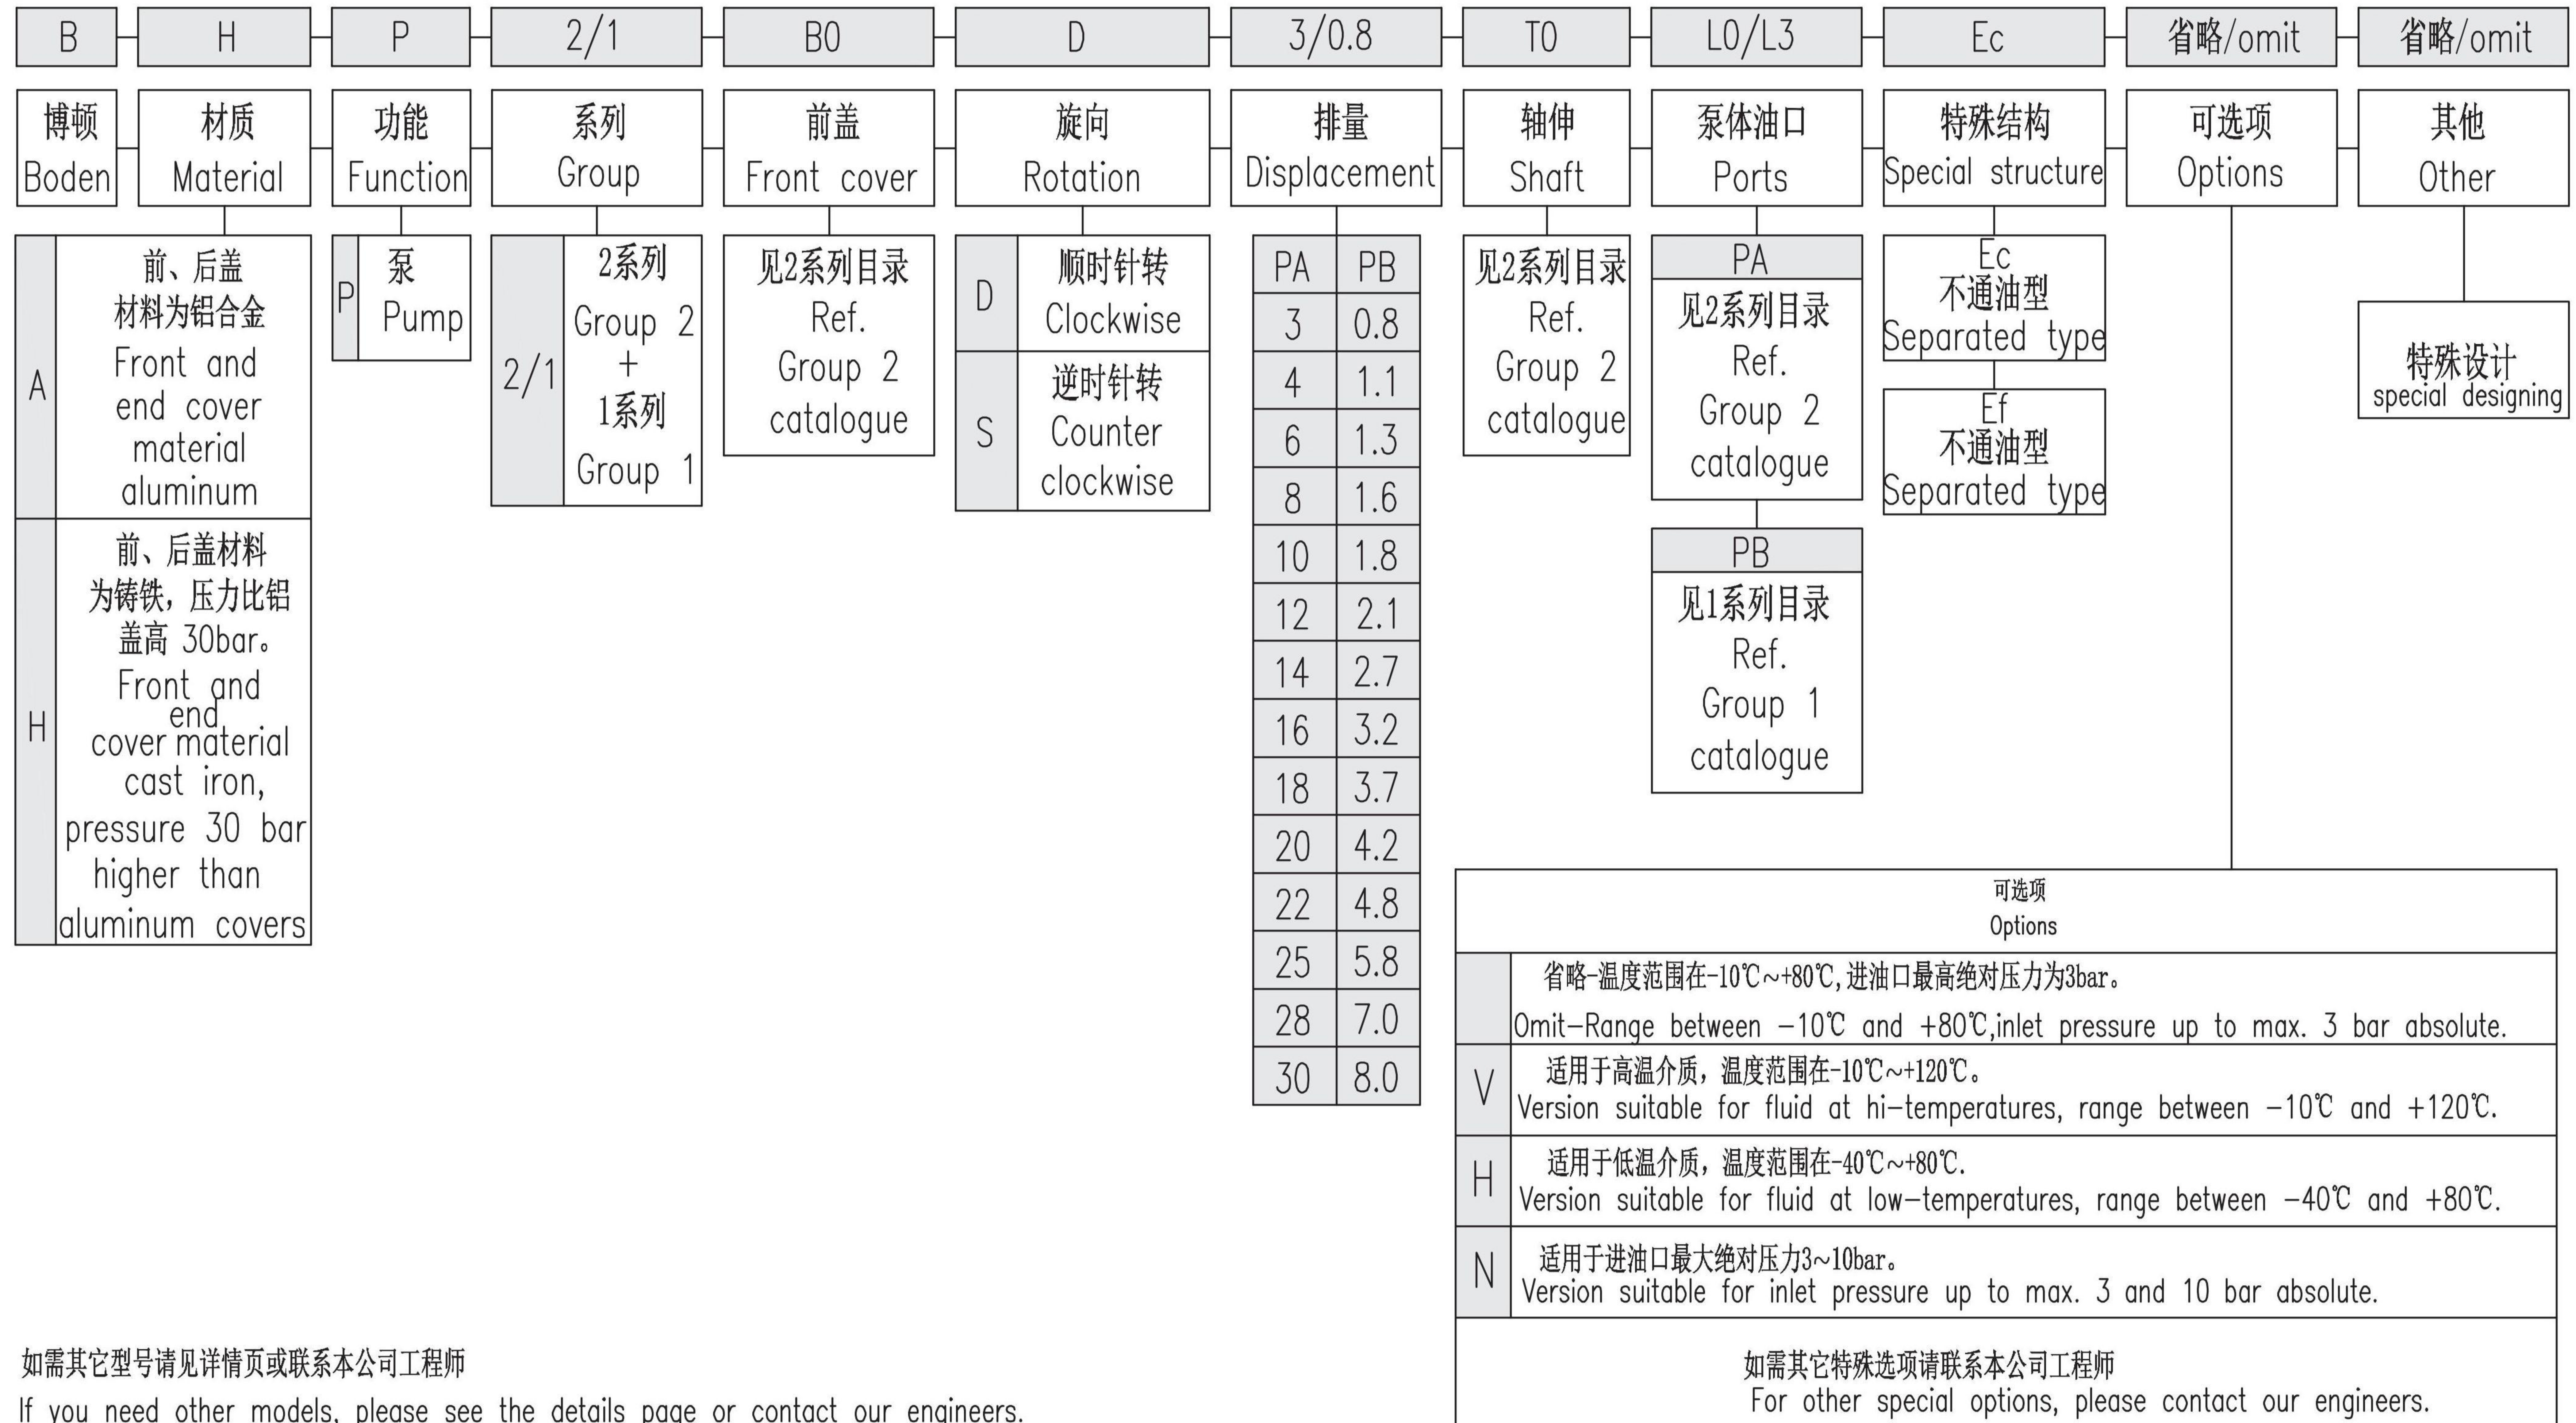

# 2/1系列选型规则/Group 2/1 Ordering Code Rules

如需其它型号请见详情页或联系本公司工程师  
If you need other models, please see the details page or contact our engineers.