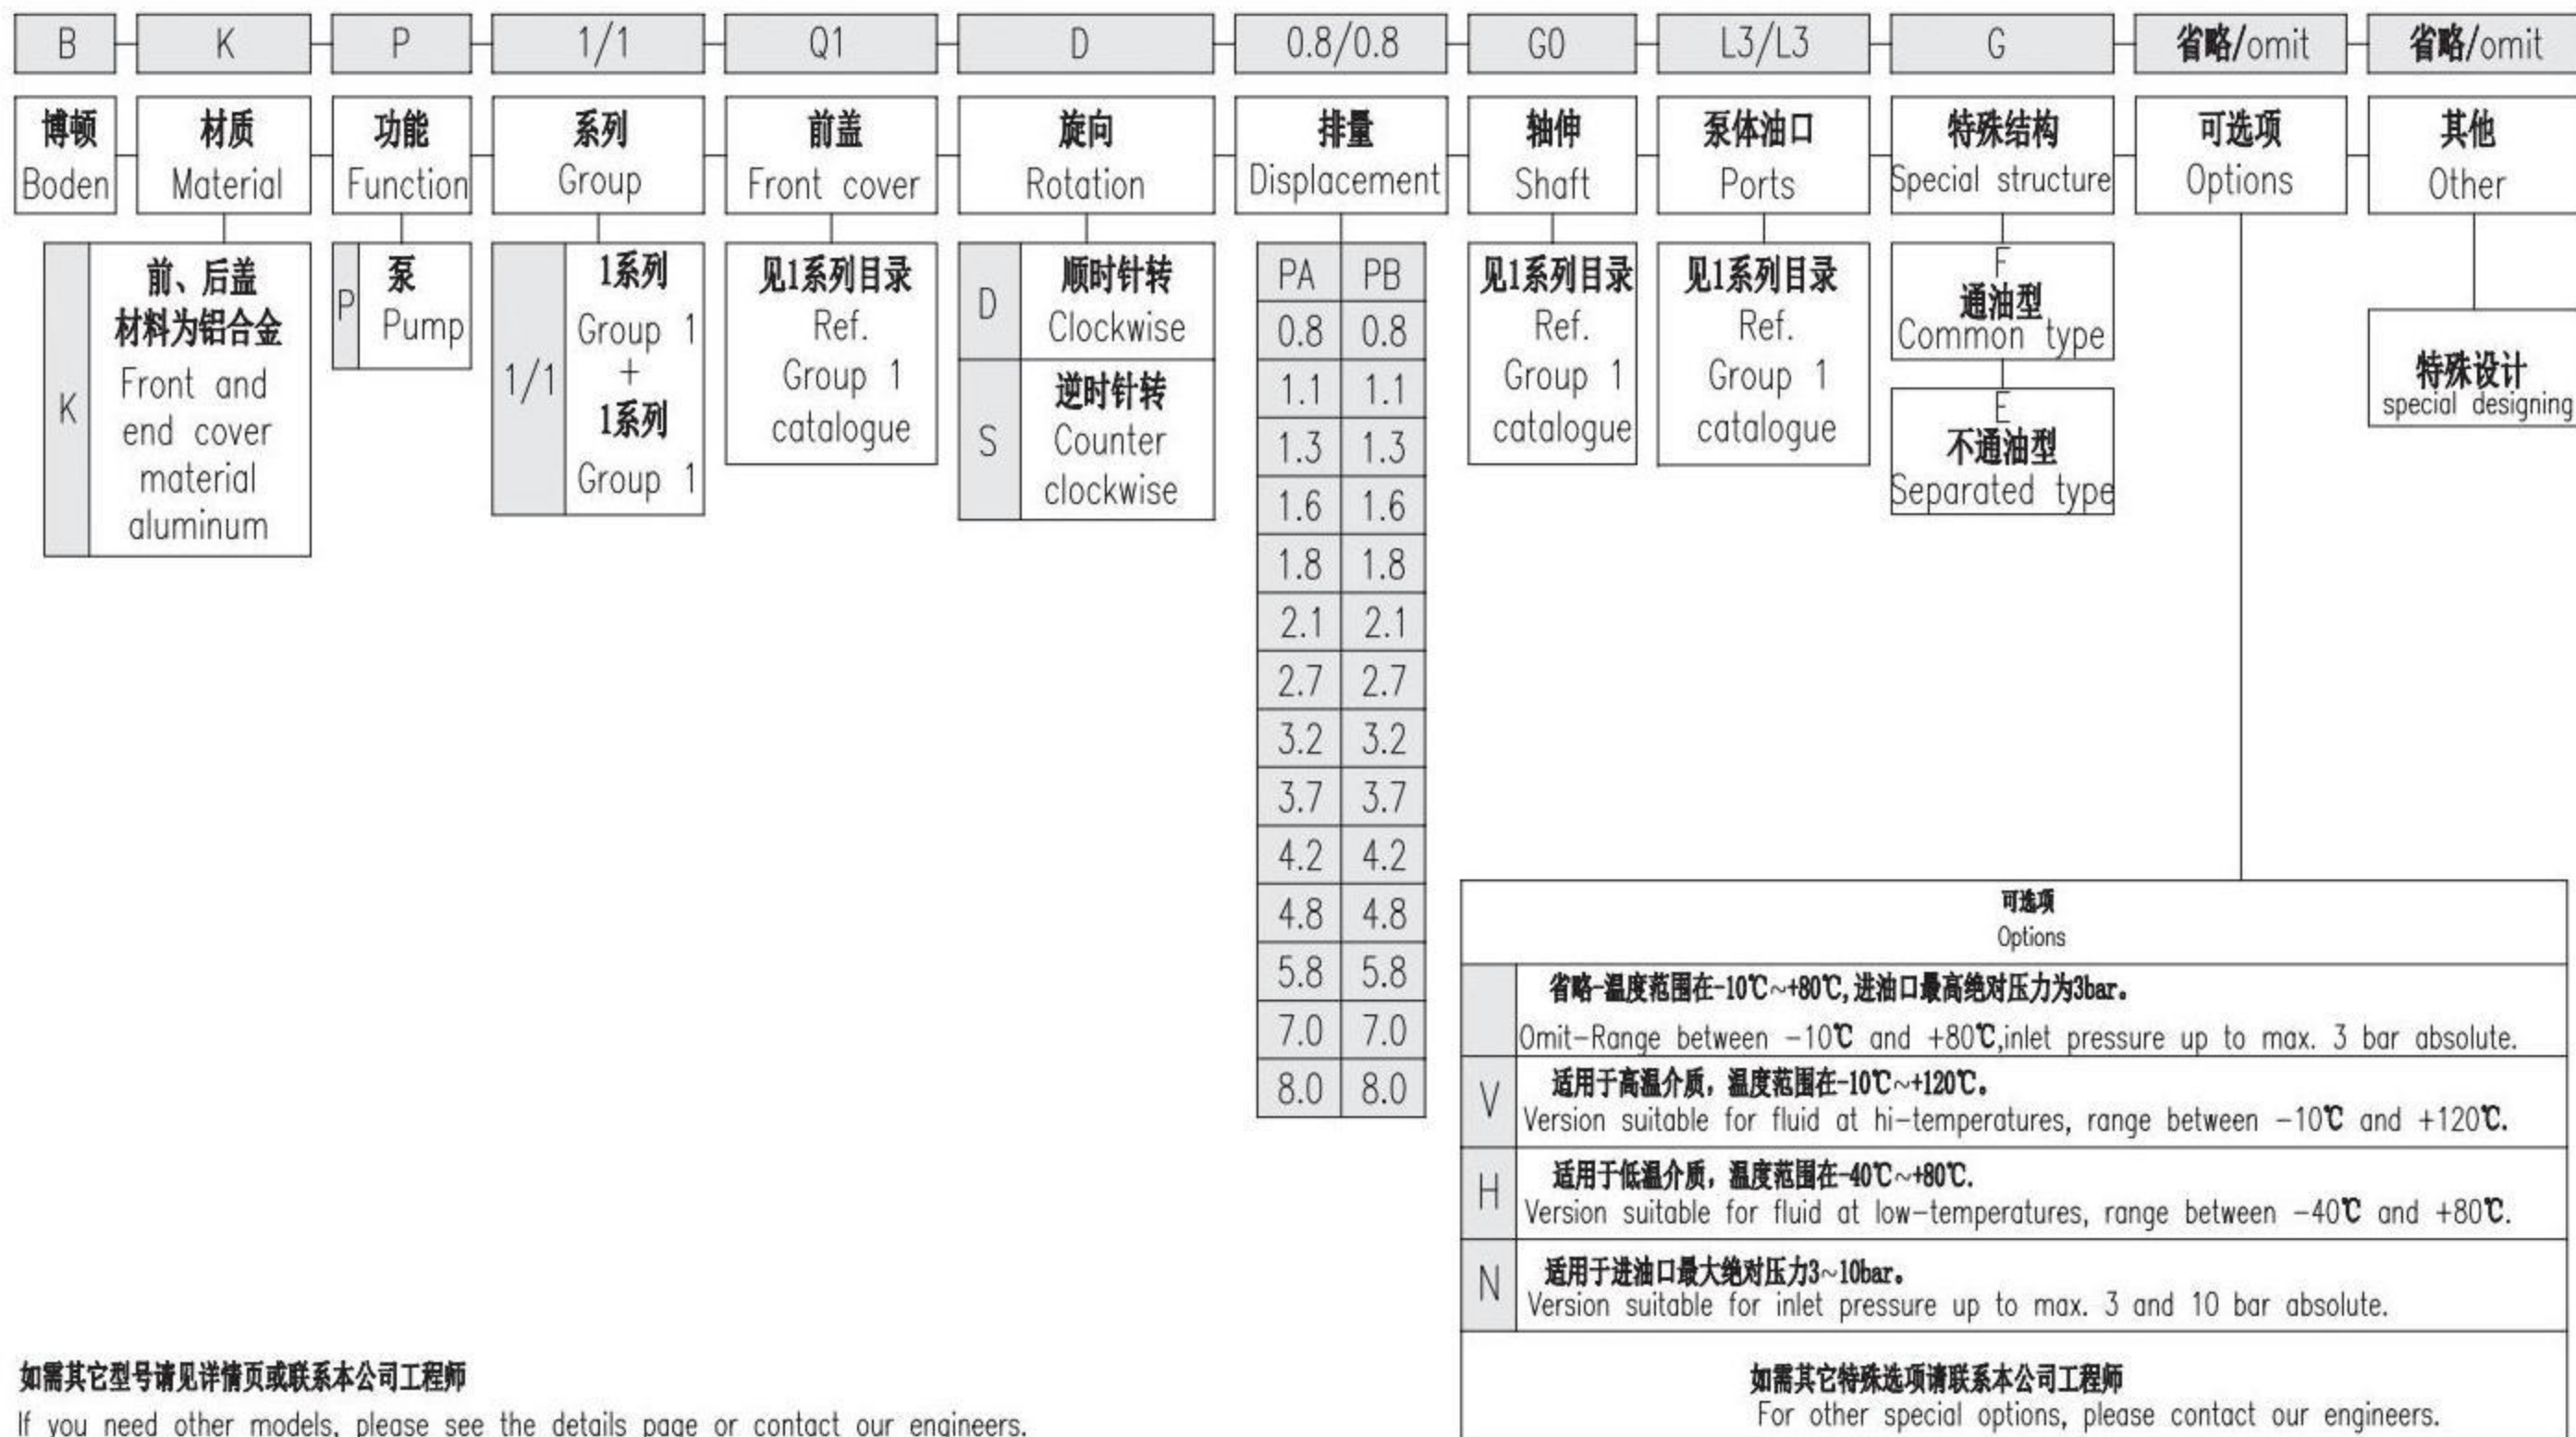

# 1/1系列选型规则/Group 1/1 Ordering Code Rules

如需其它型号请见详情页或联系本公司工程师

If you need other models, please see the details page or contact our engineers.

如需其它特殊选项请联系本公司工程师

For other special options, please contact our engineers.